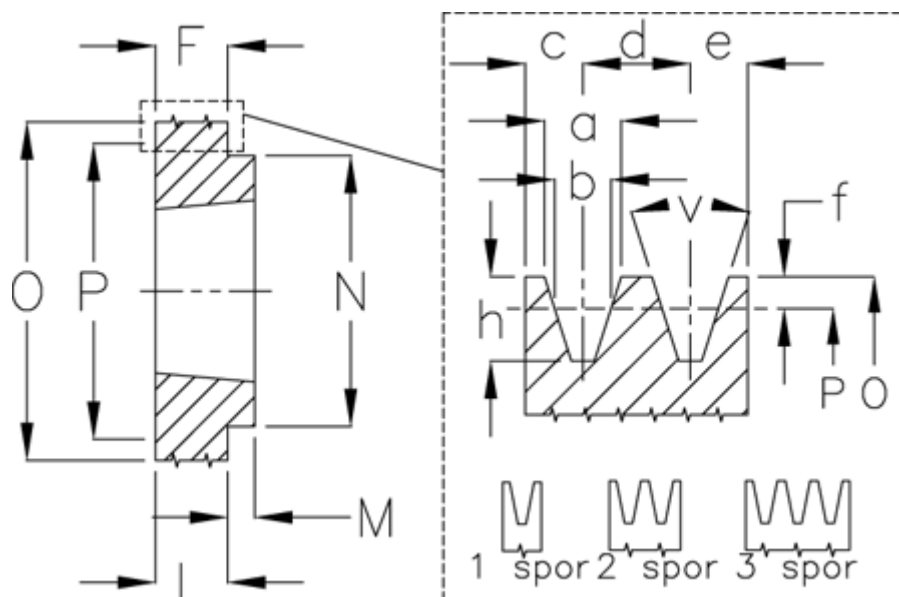

Article number: 604110008501

Description: V-belt pulley SPA 85/1 TL1210

## Measures

a	= 12.7	For bush	= 1210	P	= 85
b	= 11.0	h	= 13.8	Type	= SPA
Bush $\zeta$ max	= 32	J	= -	v	= 34 grader
c	= 10.0	L	= 25		
d	= 15.0	m	= 5		
e	= 10.0	N	= 80		
f	= 2.8	Number of ribs	= 1		
F	= 20	O	= 90.5		